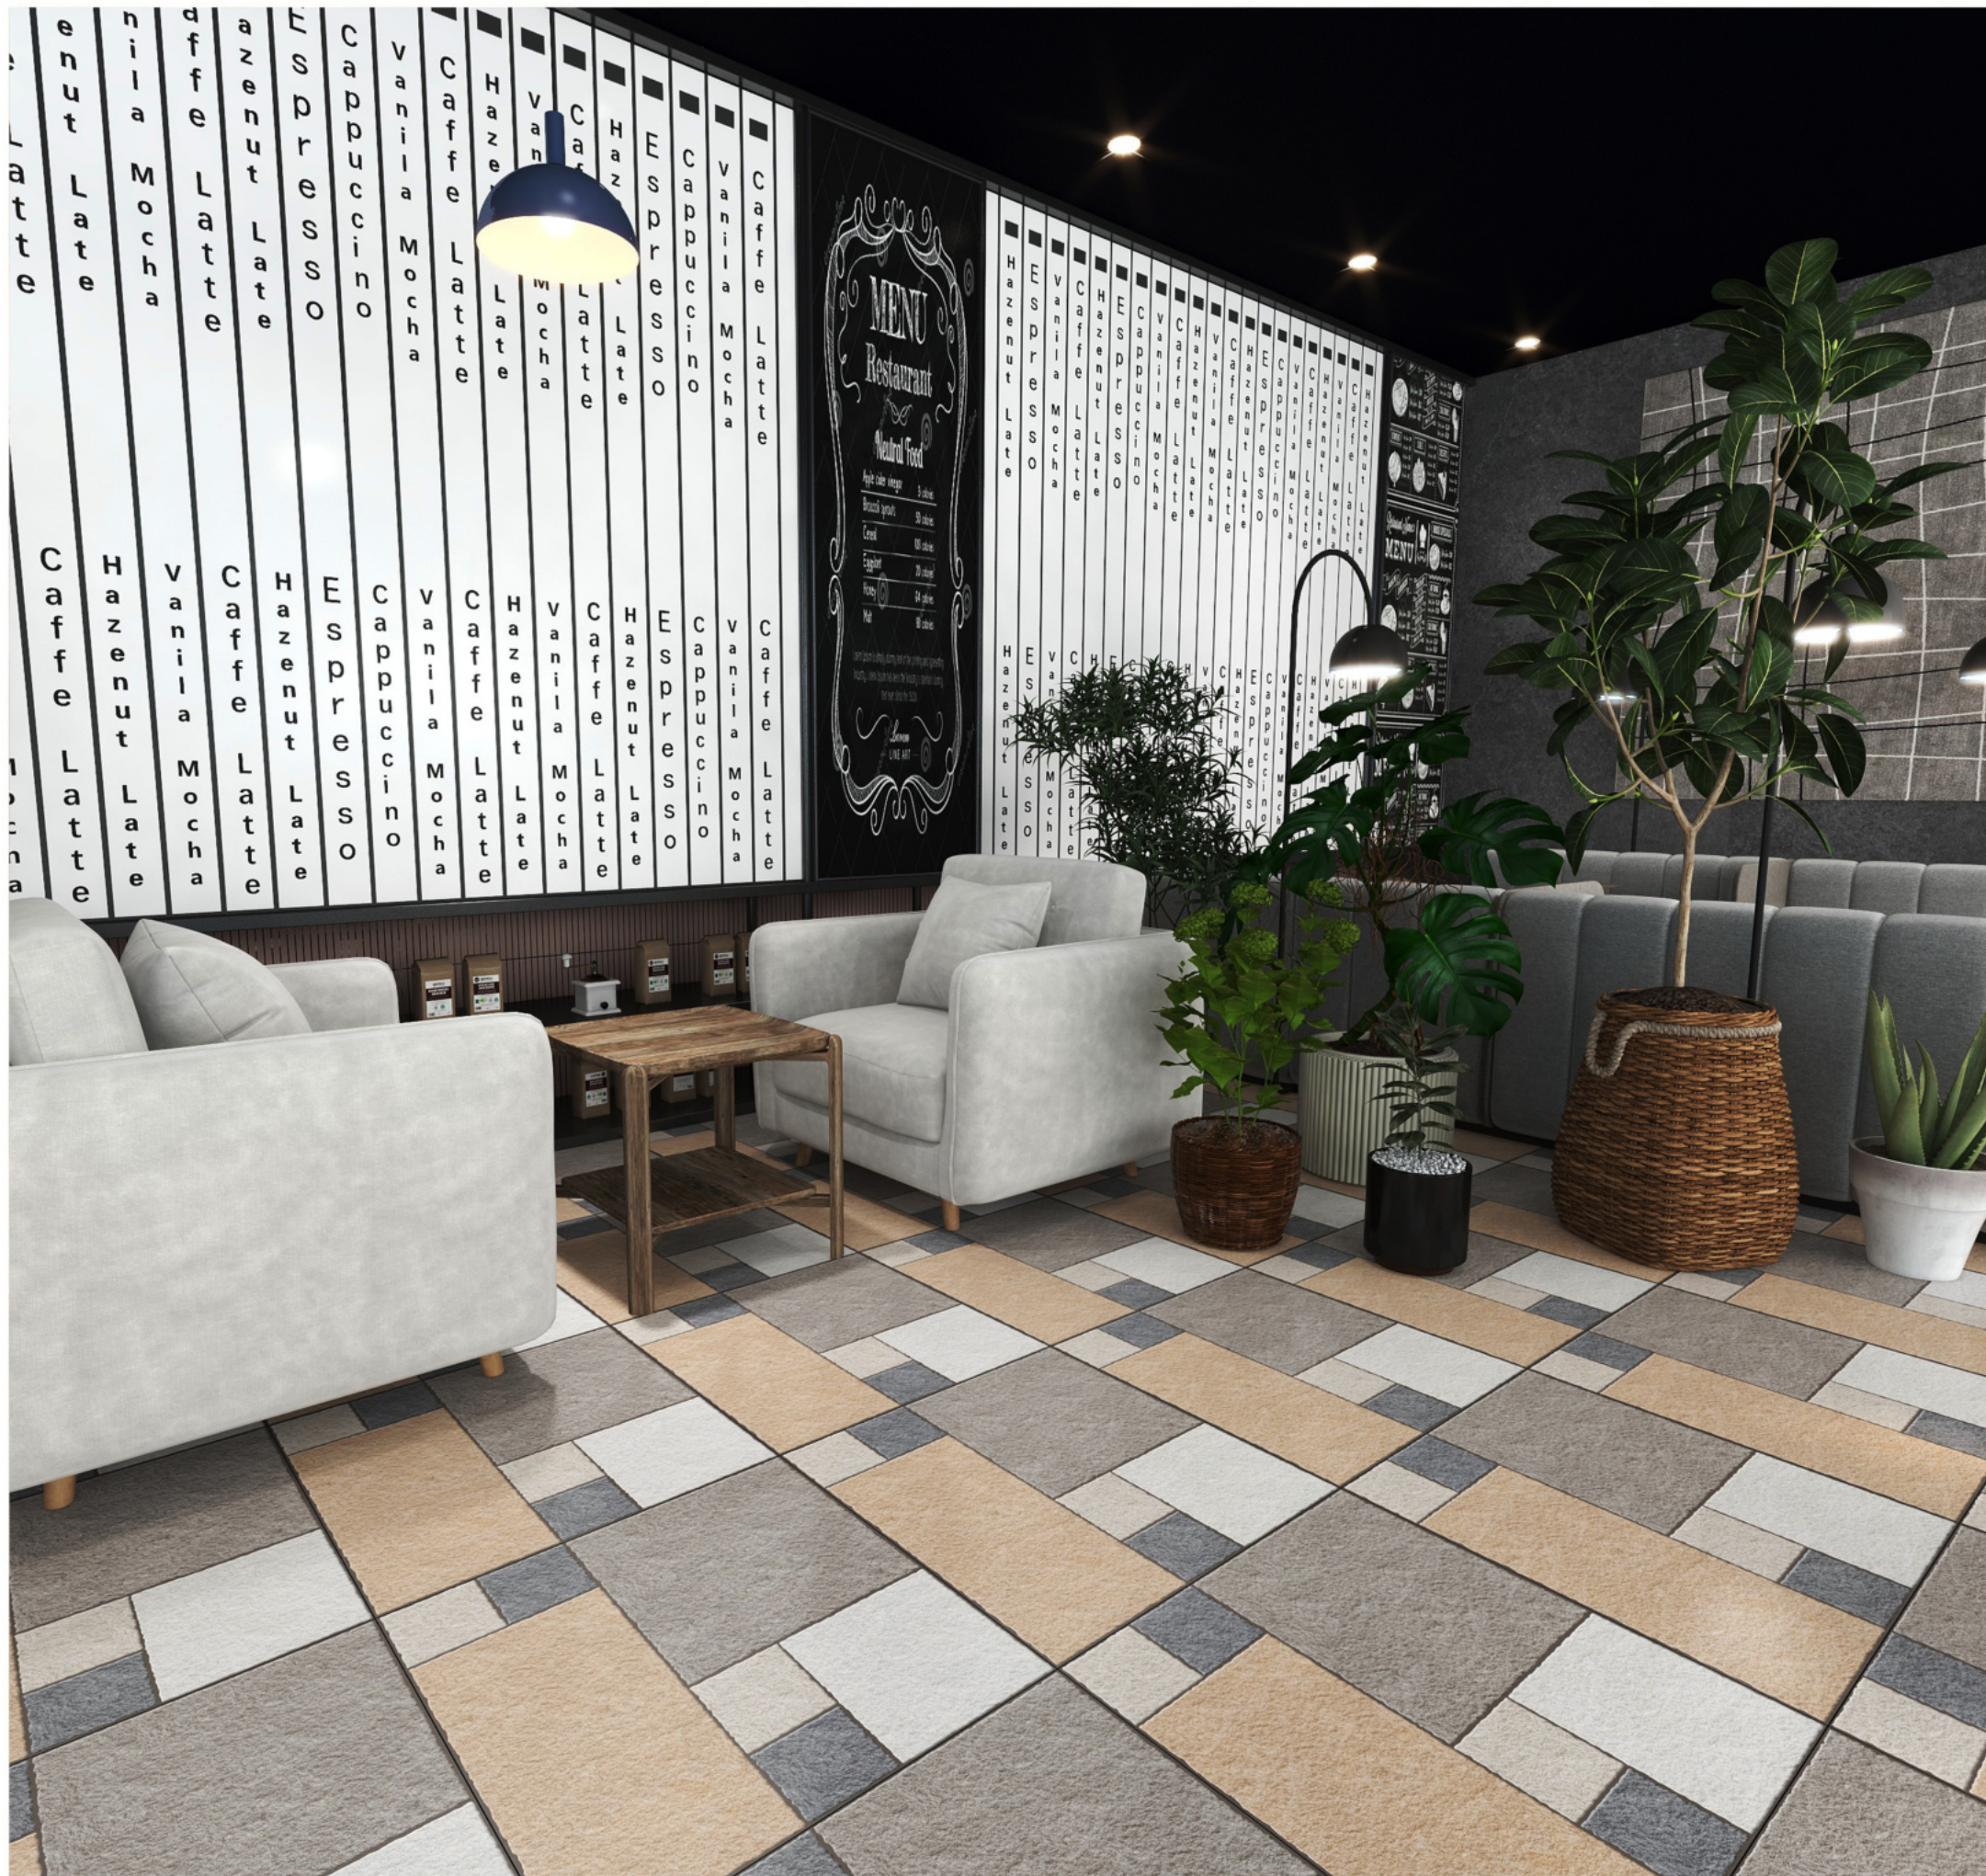

MATT SERIES

Size: 600x600mm

*No color space is unimaginable,
Home without decoration is difficult to perfect,
Decorate the space with the beauty of ceramic tile,
Show the artistic conception that does not show,
It's so understated, life is so much more fun.*