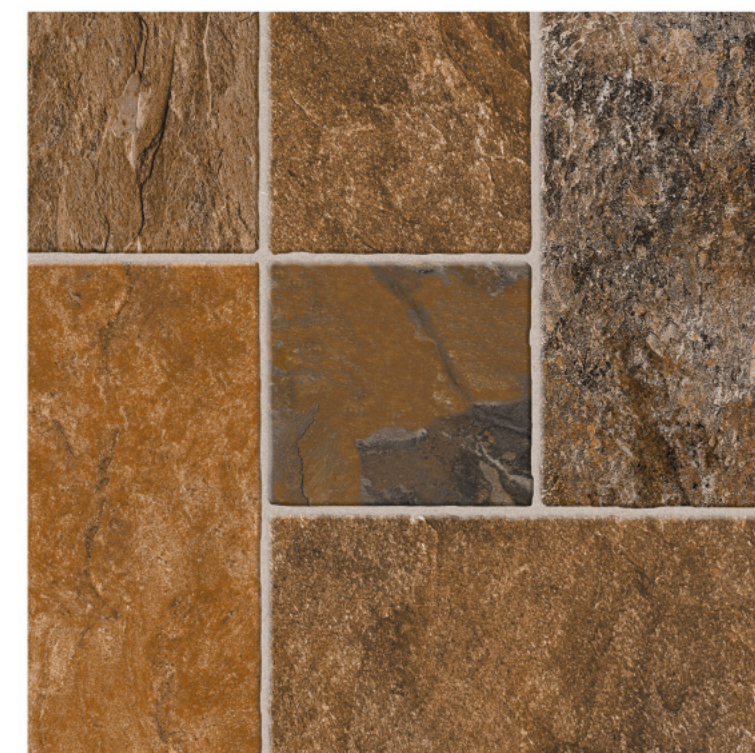

# MATT SERIES

Size: 600x600mm

*No color space is unimaginable,  
Home without decoration is difficult to perfect,  
Decorate the space with the beauty of ceramic tile,  
Show the artistic conception that does not show,  
It's so understated, life is so much more fun.*