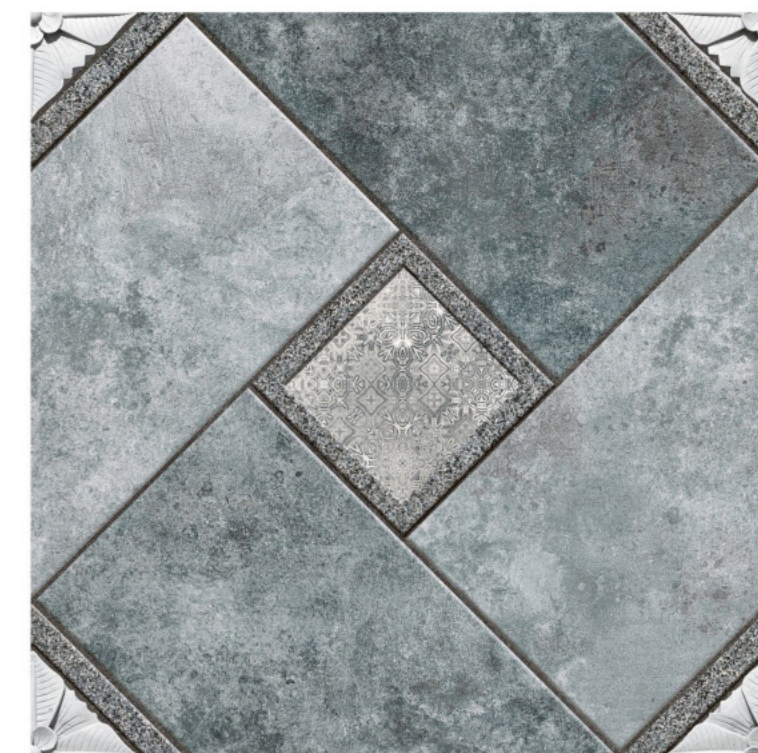

# MATT SERIES

Size: 600x600mm

*No color space is unimaginable,  
Home without decoration is difficult to perfect,  
Decorate the space with the beauty of ceramic tile,  
Show the artistic conception that does not show,  
It's so understated, life is so much more fun.*