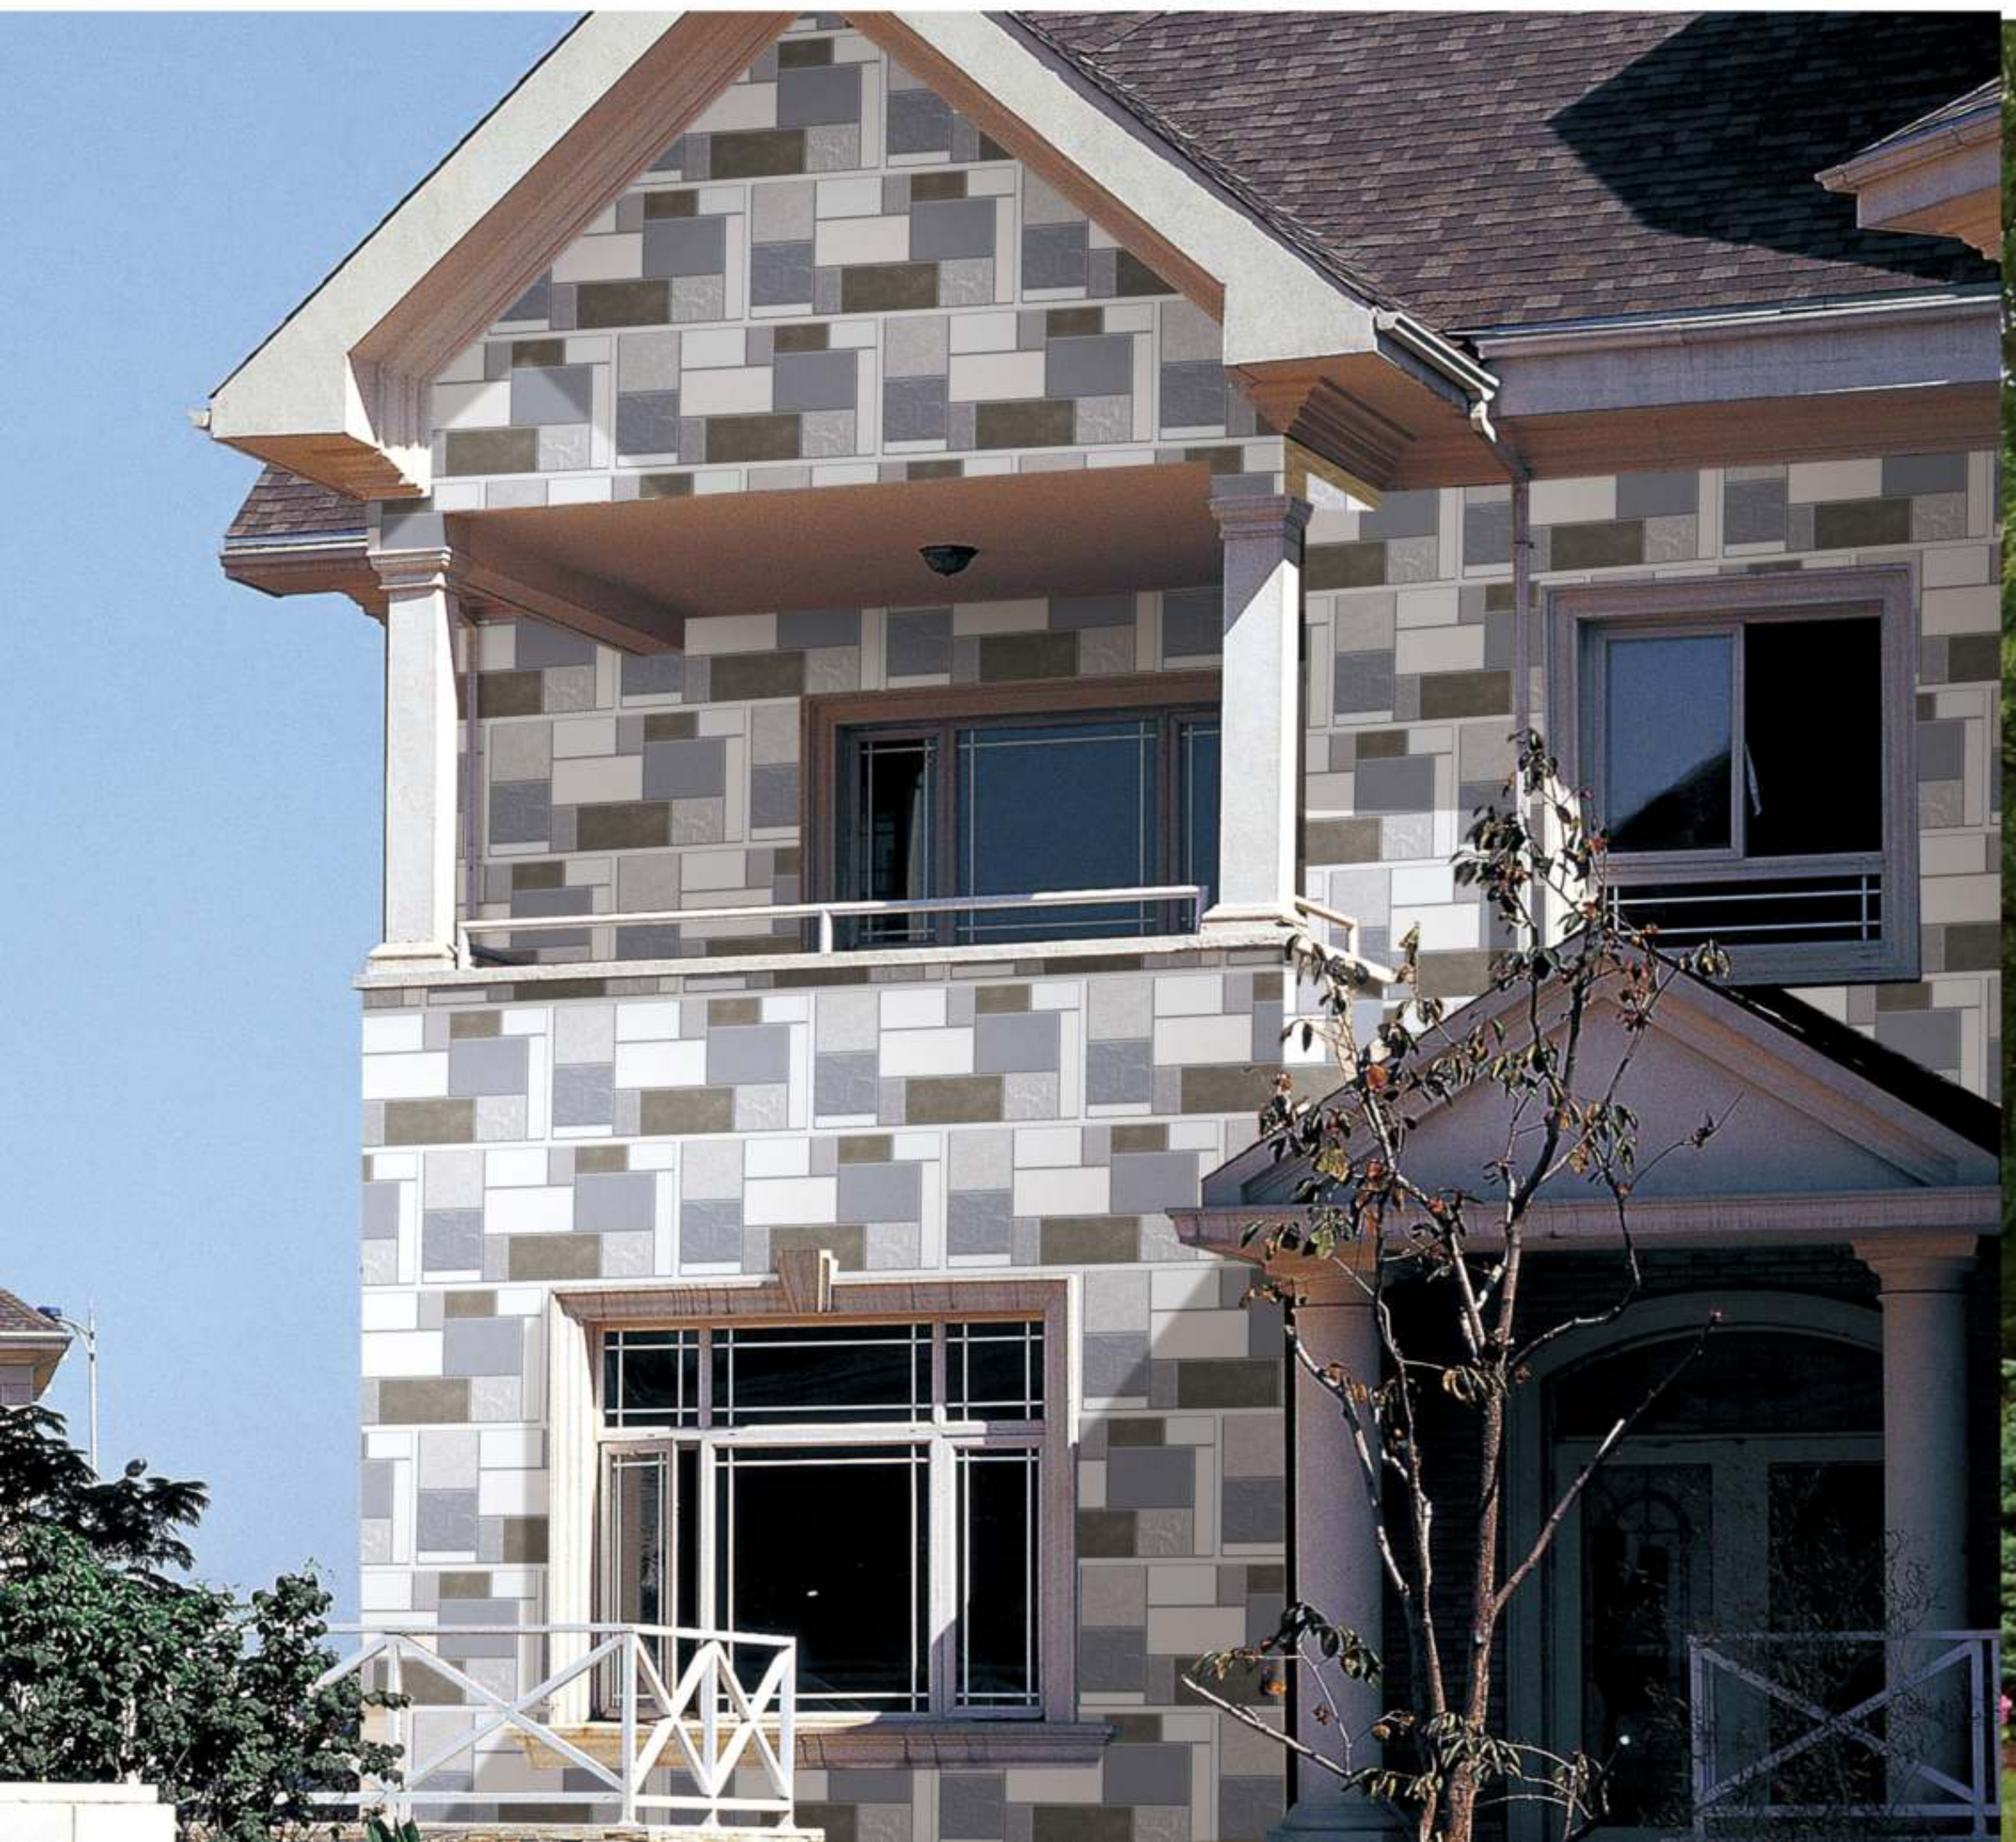

M

Mould series