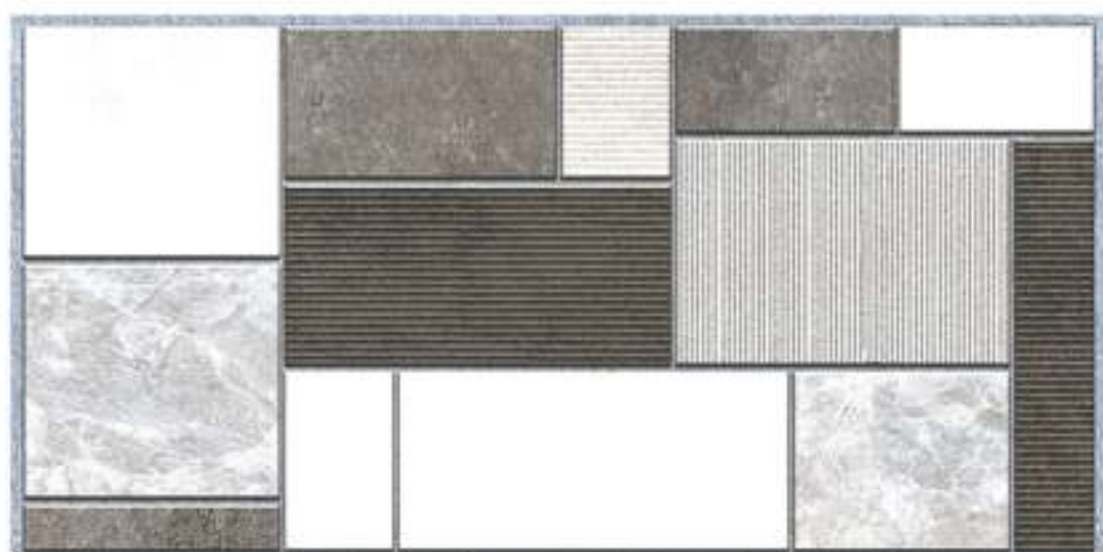

MOULD SERIES

SIZE: 250*500mm / 10x20 Inch

ORM2502