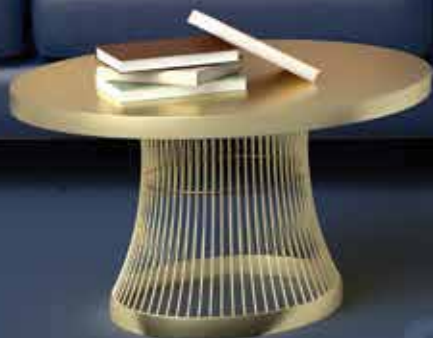

OML36501A
OML36501C1
OML36501C2
OML36501B